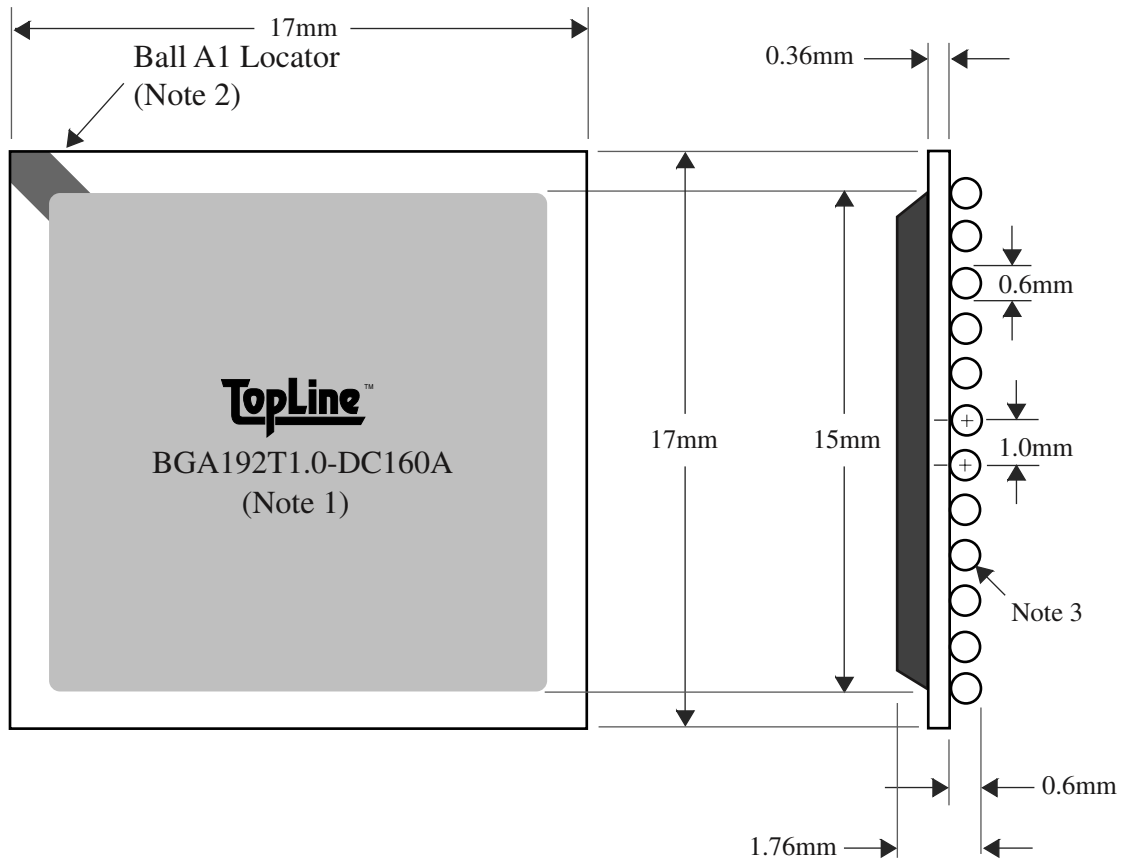

BOTTOM SIDE (TOP X-RAY VIEW)

TEST VEHICLE BOARD

AFTER MOUNTING TO TEST BOARD

BGA192T1.0-DC160A

TEL 1-714-898-3830
info@topline.tv

<u>BALLS</u>	<u>PITCH</u>	<u>SIZE</u>	<u>MATRIX</u>	<u>ROWS</u>	<u>CENTER</u>	<u>MAT'L</u>
192	1.0mm	17mm SQ	16 x 16	4	none	BT

TOP VIEW

SIDE VIEW

NOTES		REVISIONS		
Note 1	Logo and part number centered White ink or laser marked	<u>Rev</u>	<u>Date</u>	<u>Changes</u>
Note 2	Ball A1 locator mark positioned in corner			
Note 3	Ball Material: 63/37 SnPb	PACKAGING TRAYS		
Note 4	Substrate Material: BT laminate	Tray BGATRAY17mm-6x15 Tray Quantity 90		